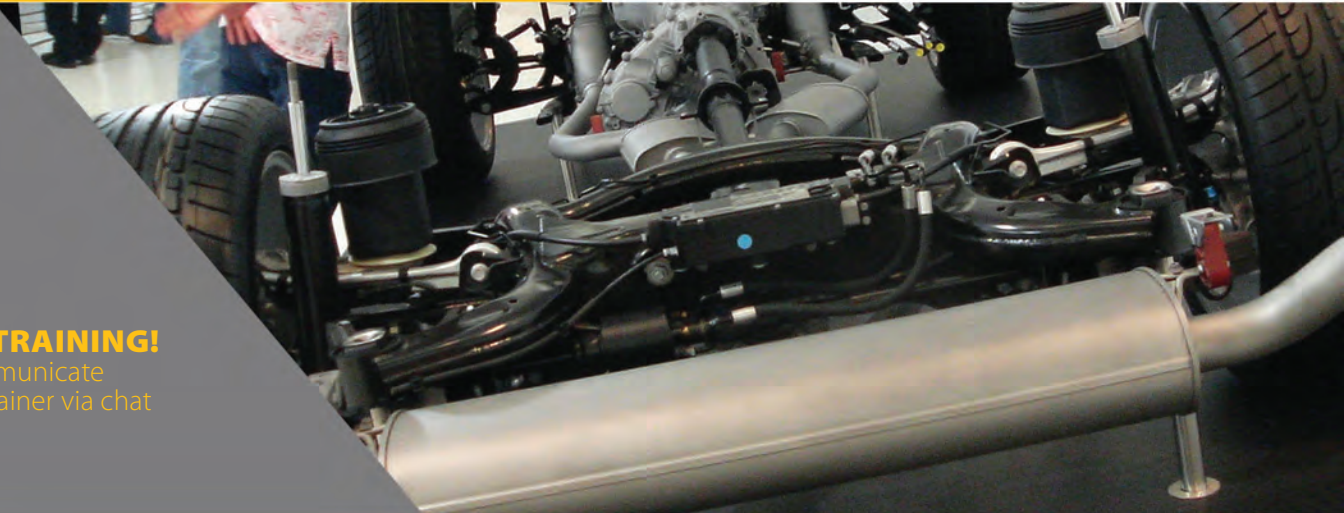

Chassis

TECHNICAL TRAINING CLASS

TRAINMOBIL
Presented By **SSF PRO**

LIVE ONLINE TRAINING!

Students can communicate directly with the trainer via chat or microphone

CHASSIS CLASS Diagnostics & Repair

**LEVEL 2:
PROFESSIONAL**

For technicians who perform chassis repairs

Roads demand a lot from vehicles these days, and at the same time chassis are becoming more and more complicated and customers are becoming even more critical. A good mix for workshops, because chassis repairs are increasing, as is the number of components to be replaced. With a quick initial measurement at the beginning of the repair, many chassis damage can be diagnosed. We'll show you how to quickly and easily integrate measurement